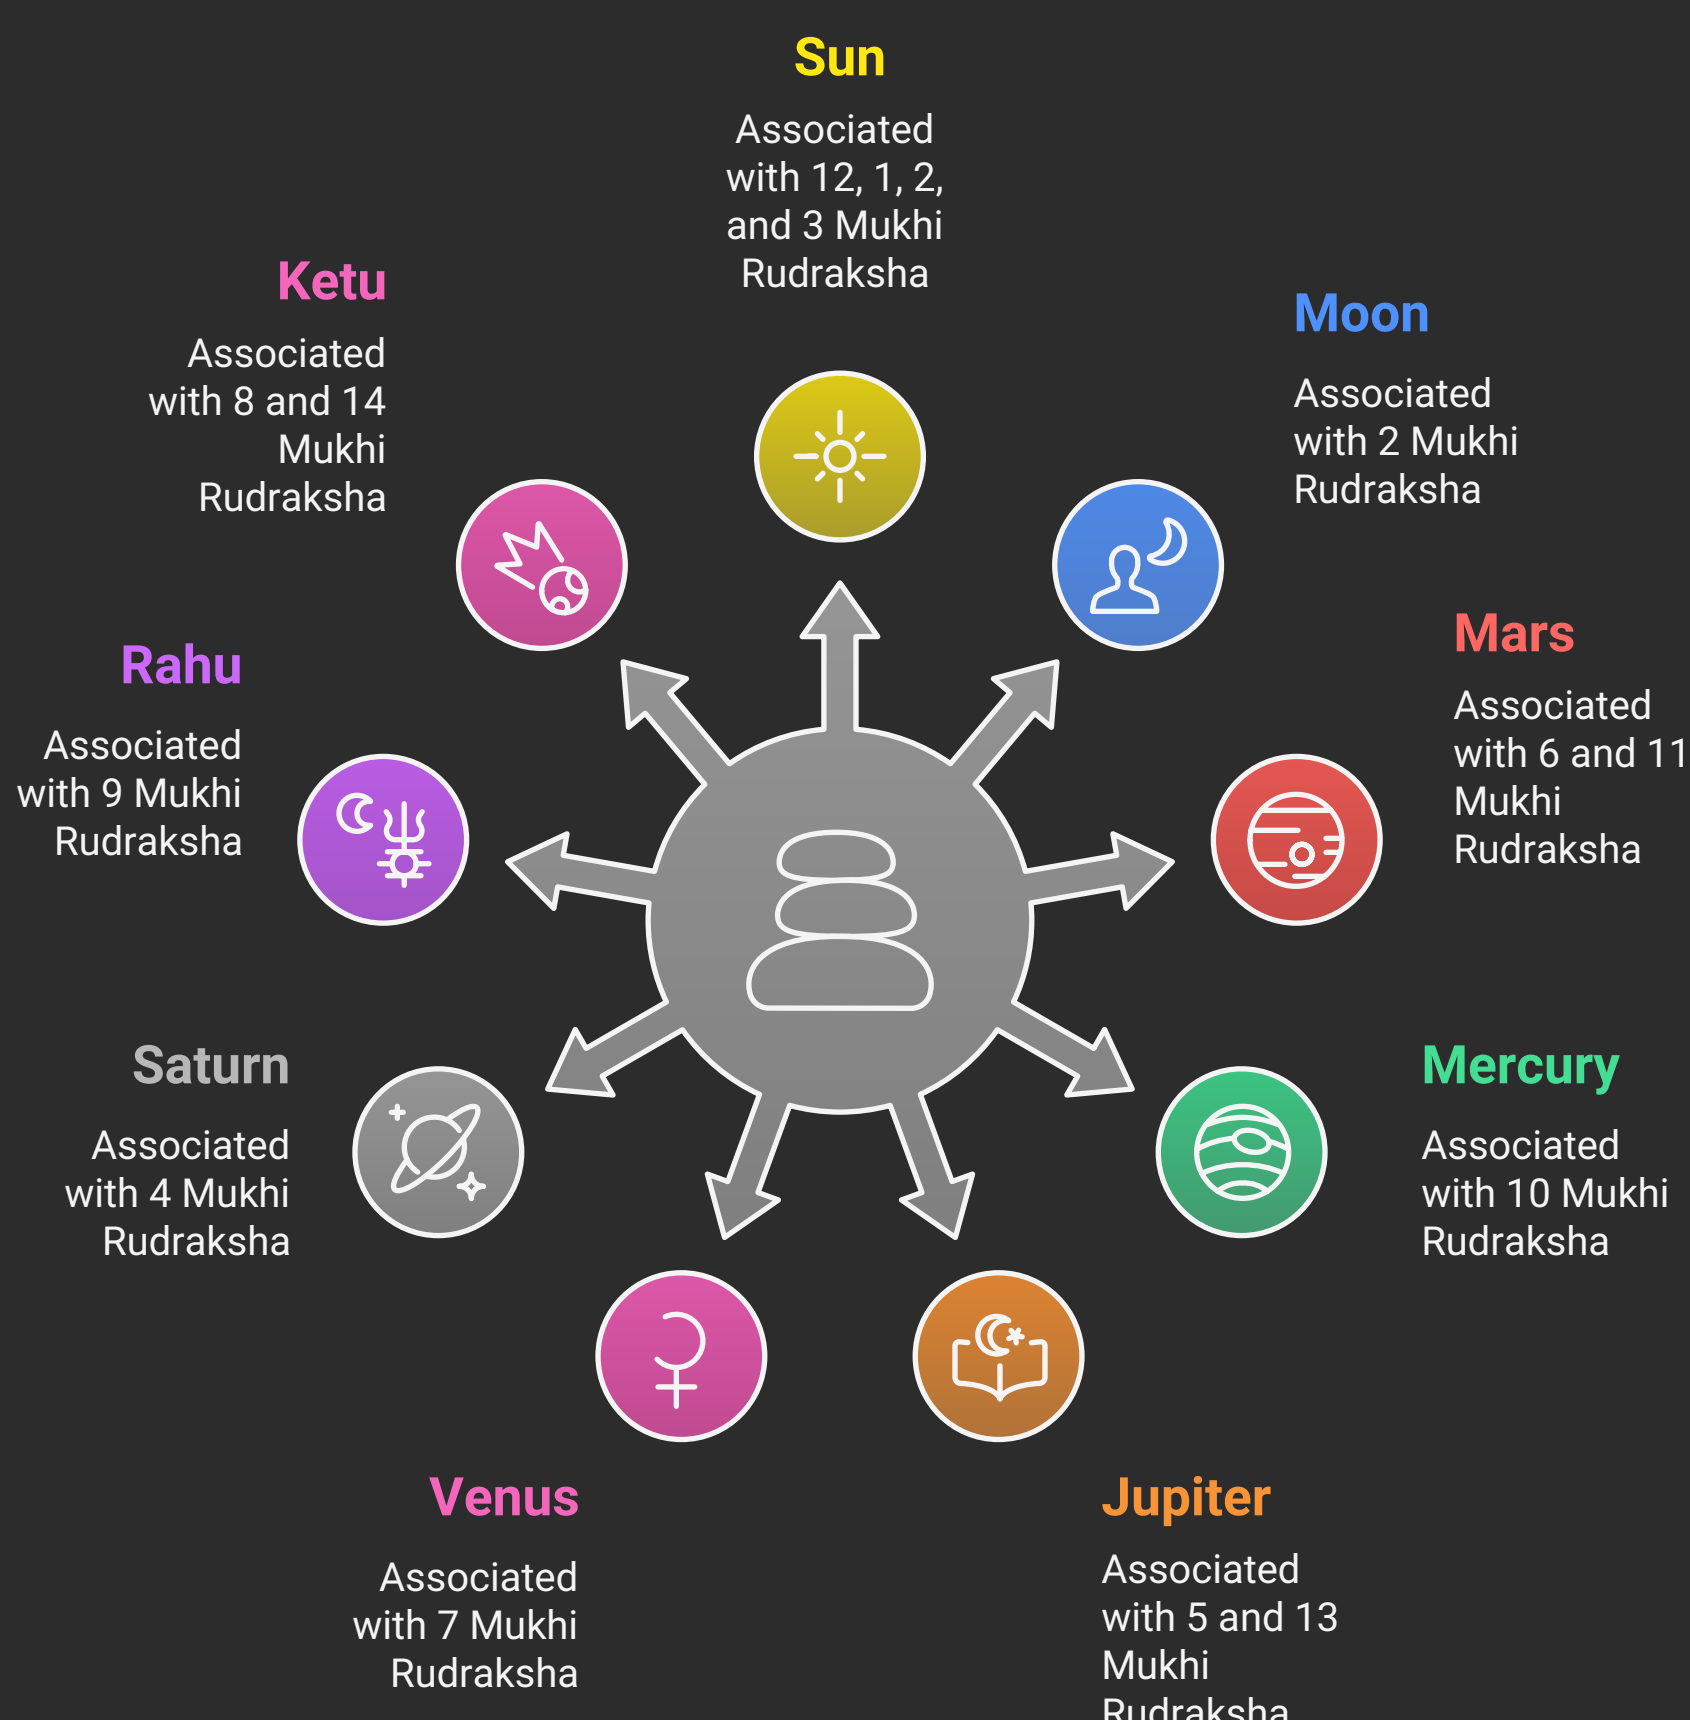

Planets -Rudraksha

Planets	Rudraksha
Sun	12 Mukhi, 1 Mukhi, 2 & 3 Mukhi
Moon	2 Mukhi
Mars	6 Mukhi, 11 Mukhi
Mercury	10 Mukhi
Jupiter	5 Mukhi, 13 Mukhi
Venus	7 Mukhi
Saturn	4 Mukhi
Rahu	9 Mukhi
Ketu	8 Mukhi, 14 Mukhi

Rudraksha and Planetary Connections

Signs -Rudraksha

Signs	Rudraksha
Aries	6 Mukhi or 11 Mukhi
Taurus	7 Mukhi
Gemini	10 Mukhi
Cancer	2 Mukhi
Leo	12 Mukhi, 1 Mukhi, 2 & 3 Mukhi
Virgo	10 Mukhi
Libra	7 Mukhi
Scorpio	6 Mukhi or 11 Mukhi
Sagittarius	5 Mukhi or 13 Mukhi
Capricorn	4 Mukhi
Aquarius	4 Mukhi
Pisces	5 Mukhi or 13 Mukhi

Rudraksha Recommendations by Zodiac Sign